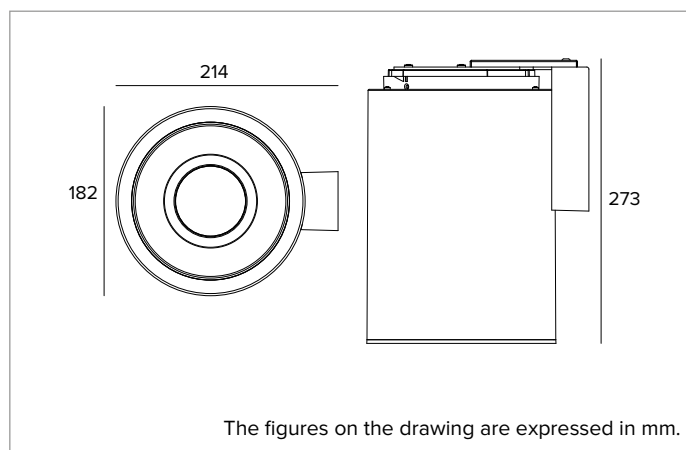

1T9701EL | CTEVO TUBE 180 Wall LED wall mounted fixture with direct light emission

		2700K	H(m)	D(m)	Emax(lx)
		Ra90		75°	
Fixture Power	22W	1	1.53	1296	
Source Flux	2884lm	2	3.05	324	
Fixture Flux	1616lm	3	4.58	144	
Efficacy	73lm/W	4	6.10	81	
TS1536	Imax=449cd/klm	Imax	1296cd	5	7.63
				52	

CCT nominal: 2700K

Lifetime (L80/B10): >50000h tq +25°C

ILLUMINOTECHNICAL CHARACTERISTICS

Decorative cut-off ring in thermoplastic material. Optic composed of a thermoplastic reflector with metallic gray finish, tempered sandblasted front glass, internal recuperator in highly reflective white thermoplastic.